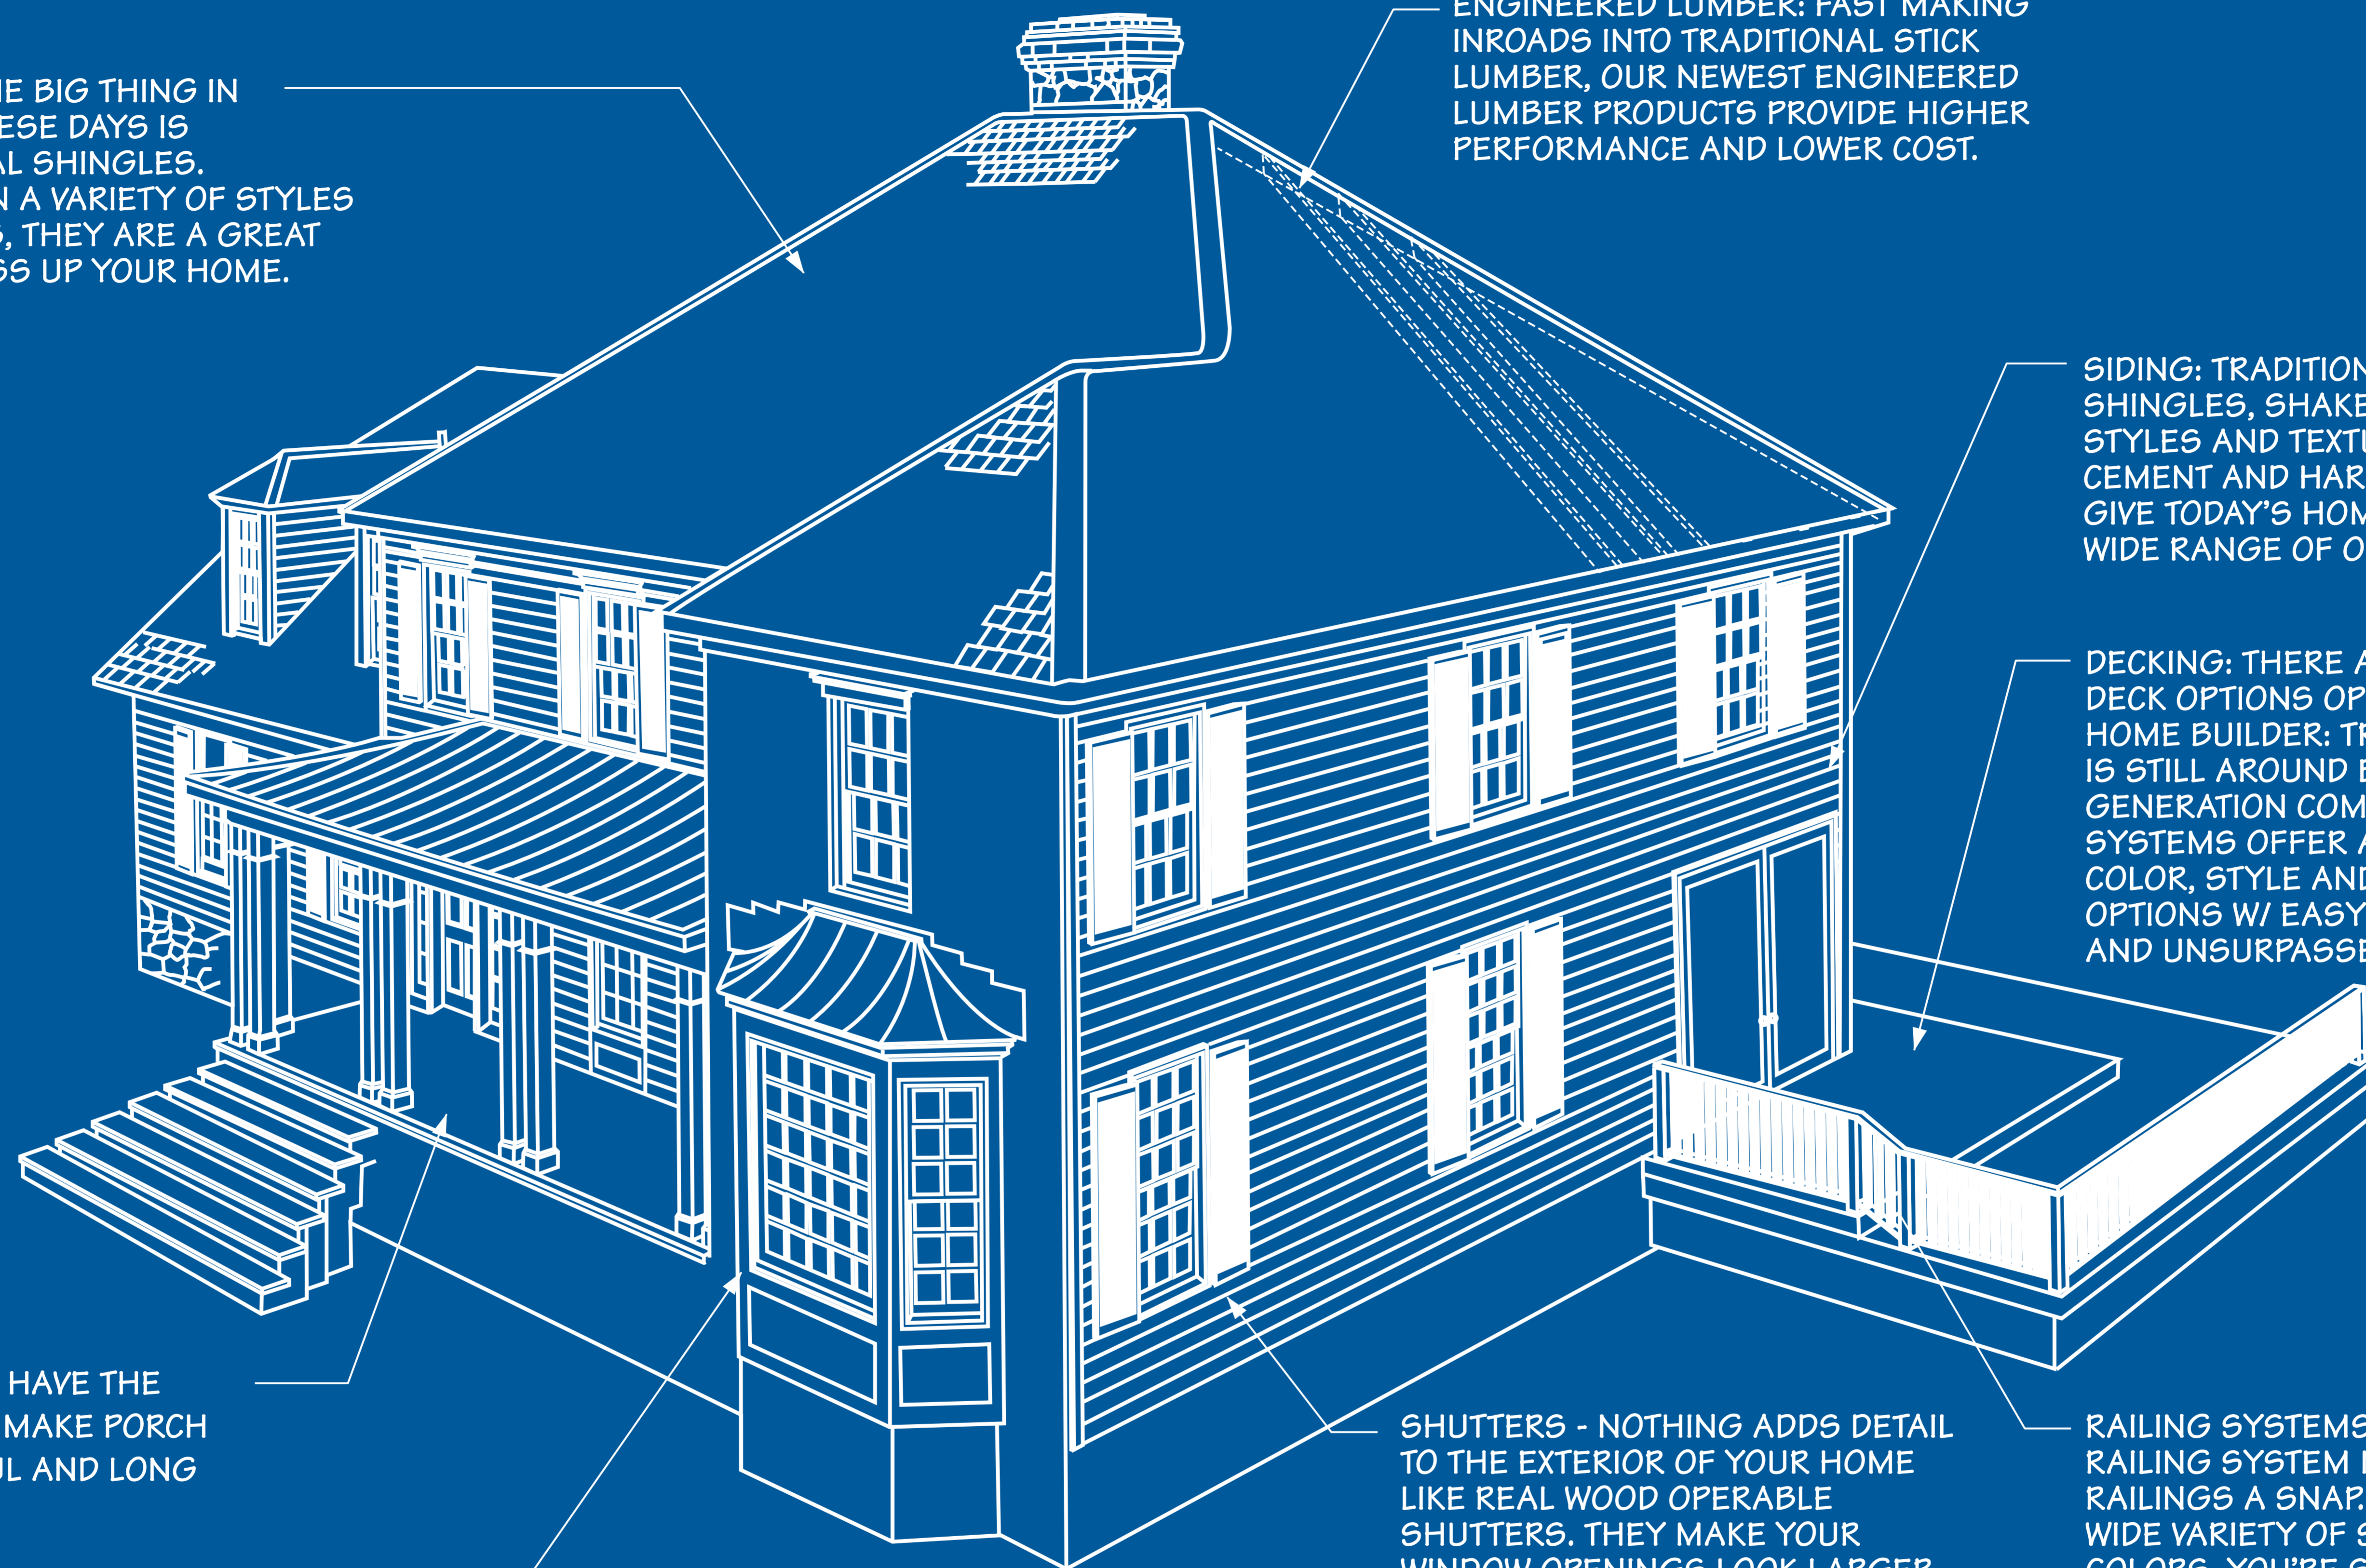

ENGINEERED LUMBER: FAST MAKING INROADS INTO TRADITIONAL STICK LUMBER, OUR NEWEST ENGINEERED LUMBER PRODUCTS PROVIDE HIGHER PERFORMANCE AND LOWER COST.

SIDING: TRADITIONAL CLAPBOARD, SHINGLES, SHAKES OR THE LATEST STYLES AND TEXTURES OF FIBER CEMENT AND HARDBOARD SIDING GIVE TODAY'S HOME BUILDERS A WIDE RANGE OF OPTIONS.

DECKING: THERE ARE A VARIETY OF DECK OPTIONS OPEN TO TODAY'S HOME BUILDER: TREATED LUMBER IS STILL AROUND BUT SECOND GENERATION COMPOSITE DECKING SYSTEMS OFFER A WIDE RANGE OF COLOR, STYLE AND INSTALLATION OPTIONS W/ EASY MAINTENANCE AND UNSURPASSED DURABILITY.

PORCH FLOORING: WE HAVE THE LATEST PRODUCTS TO MAKE PORCH FLOORINGS BEAUTIFUL AND LONG LASTING.

EXTERIOR TRIM BOARDS: NEW EXPANDED PVC PRODUCTS HAVE ALL BUT REPLACED TRADITIONAL WOOD PRODUCTS BECAUSE THEY WON'T ROT, HAVE EXCELLENT MACHINING CHARACTERISTICS AND PAINT LIKE A DREAM.

SHUTTERS - NOTHING ADDS DETAIL TO THE EXTERIOR OF YOUR HOME LIKE REAL WOOD OPERABLE SHUTTERS. THEY MAKE YOUR WINDOW OPENINGS LOOK LARGER, FRAME YOUR WINDOWS AND ADD A FOCAL POINT TO YOUR EXTERIOR FACADES.

RAILING SYSTEMS: INTEGRATED RAILING SYSTEM MAKE DECK RAILINGS A SNAP. WITH TODAY'S WIDE VARIETY OF STYLES AND COLORS, YOU'RE SURE TO FIND JUST THE RIGHT PRODUCT FOR YOUR INDIVIDUAL DESIGN STATEMENT.

EXTERIOR ELEMENTS

EXTERIOR ELEMENTS
FACT SHEET

Drawn By:
P.A.W.

Drawing No.
2004-19